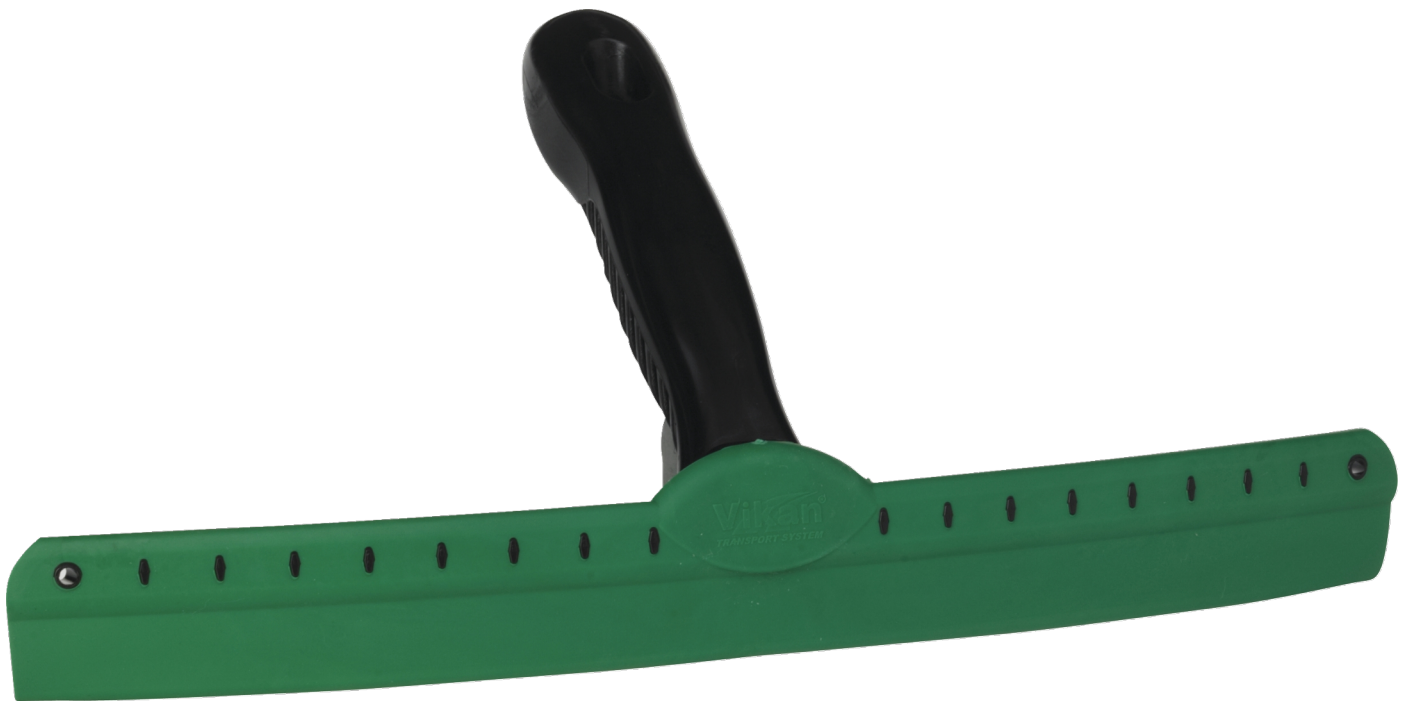

# Wipe-N-Shine, 350 mm, Green

Wipe-N-Shine effectively removes water residue and limescale deposits from washed and painted surfaces.